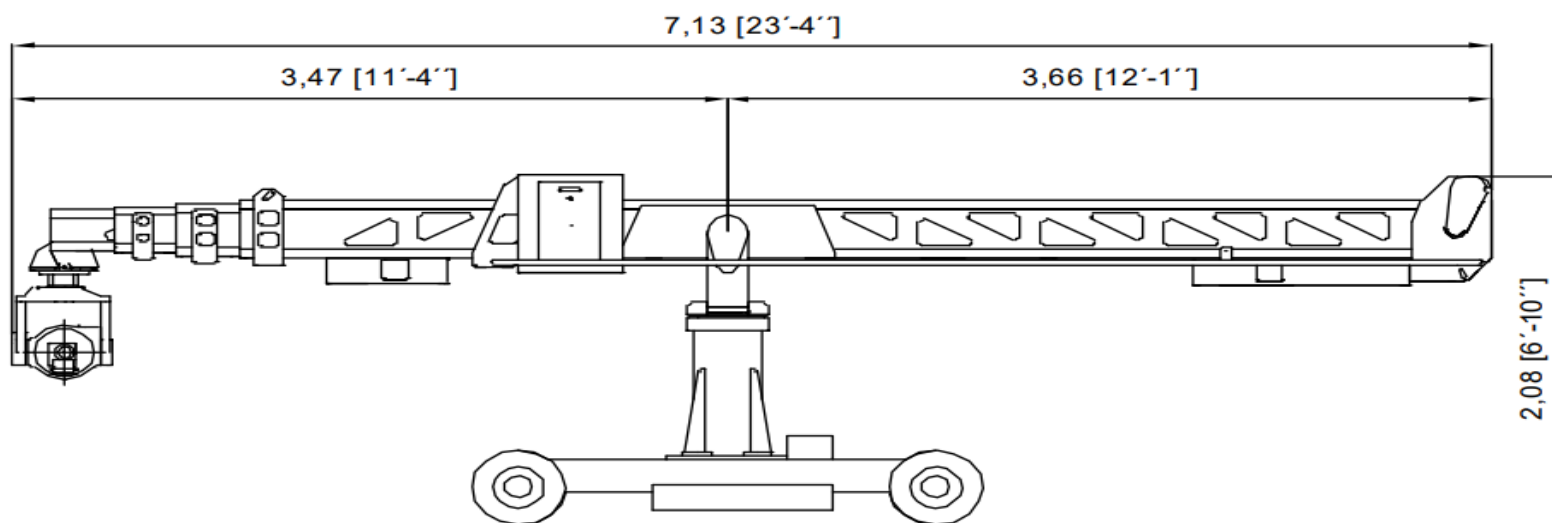

SUPERTECHNO 50 PLUS

Max. lens height:	15,1 m / 50 ft.
Max. telescopic extent:	11,3 m / 37 ft.
Max. camera weight:	35 kg / 80 lb
Total weight:	2520 kg / 5100 lb
Max. speed:	2,0 m/s

15,11 [50'] MAX. Lens height

SUPERTECHNO 50 PLUS

Max. lens height	15,1 m / 50 ft.
Max. telescopic extent	11,3 m / 37 ft.
Max. camera weight	35 kg / 80 lb
Total weight	2520 kg / 5100 lb
Max. speed	2,0 m/s

SUPERTECHNO 50 PLUS

Max. lens height:	15,1 m / 50 ft.
Max. telescopic extent:	11,3 m / 37 ft.
Max. camera weight:	35 kg / 80 lb
Total weight:	2520 kg / 5100 lb
Max. speed:	2,0 m/s