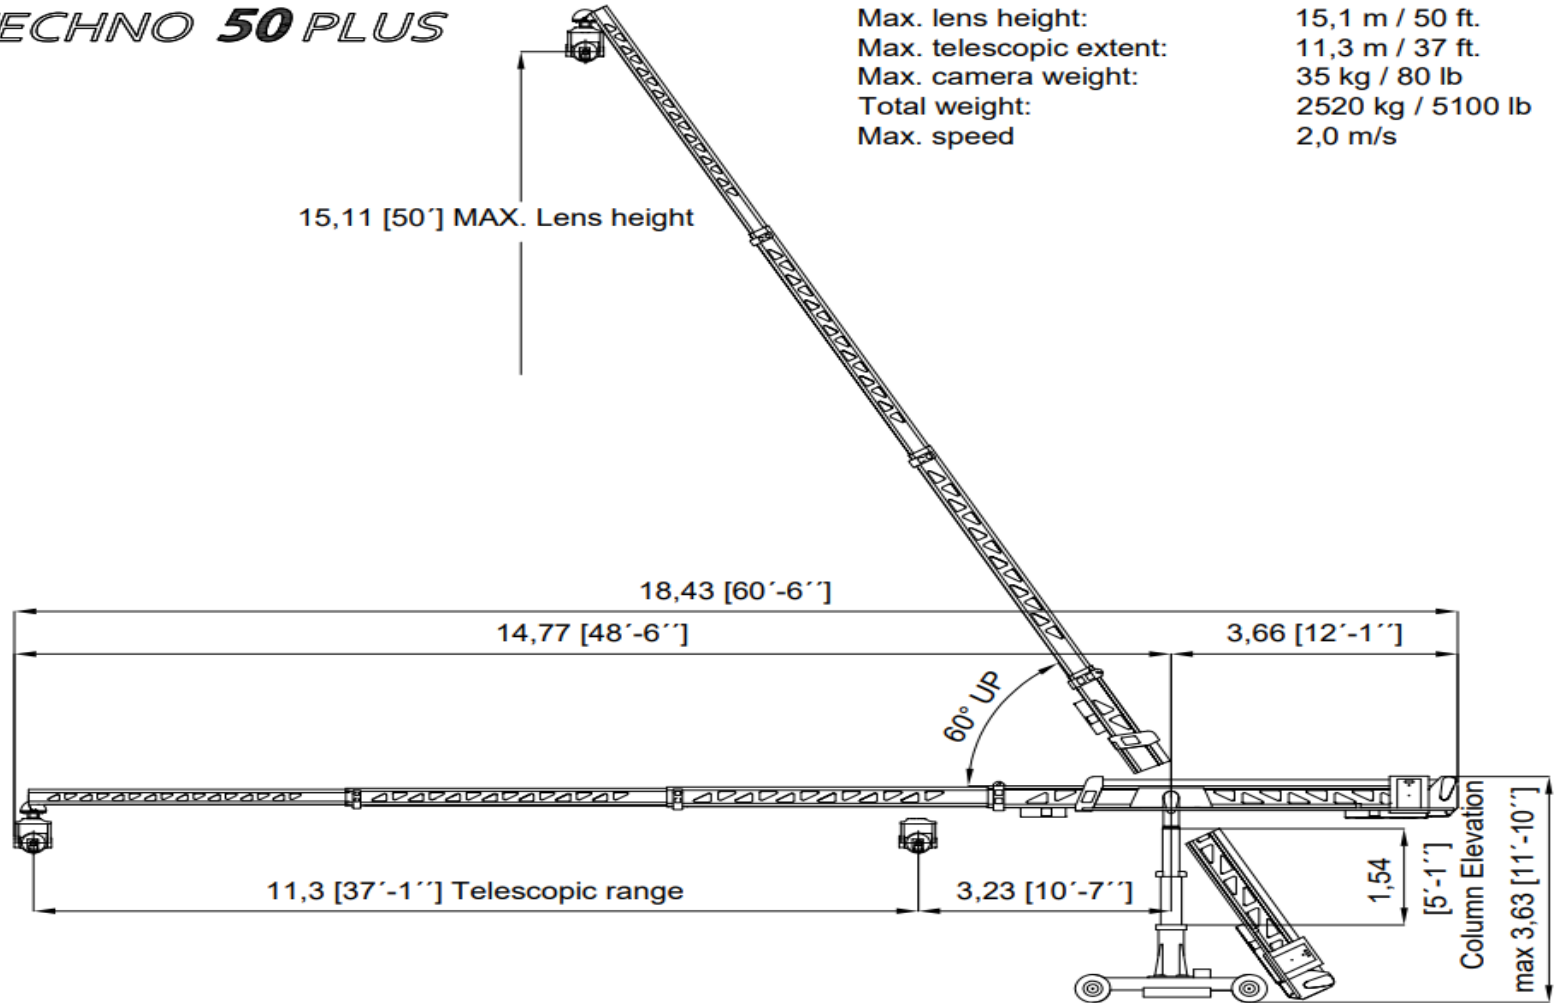

SUPERTECHNO 50 PLUS

Max. lens height:	15,1 m / 50 ft.
Max. telescopic extent:	11,3 m / 37 ft.
Max. camera weight:	35 kg / 80 lb
Total weight:	2520 kg / 5100 lb
Max. speed:	2,0 m/s

15,11 [50'] MAX. Lens height

SUPERTECHNO 50 PLUS

Max. lens height	15,1 m / 50 ft.
Max. telescopic extent	11,3 m / 37 ft.
Max. camera weight	35 kg / 80 lb
Total weight	2520 kg / 5100 lb
Max. speed	2,0 m/s

SUPERTECHNO 50 PLUS

Max. lens height:	15,1 m / 50 ft.
Max. telescopic extent:	11,3 m / 37 ft.
Max. camera weight:	35 kg / 80 lb
Total weight:	2520 kg / 5100 lb
Max. speed:	2,0 m/s