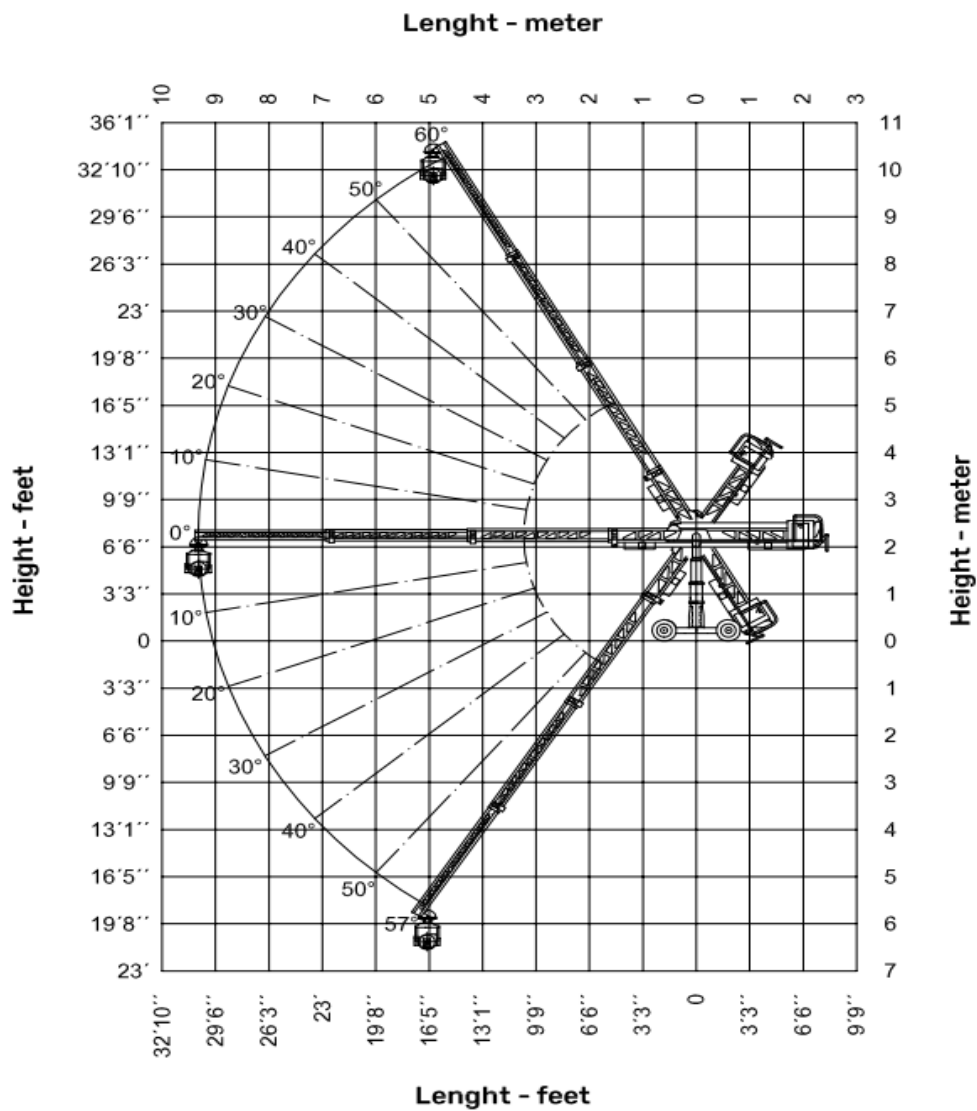

Supertechno30+

Supertechno30+

Max. lens height:	9,2 m / 30 ft.
Max. telescopic extent:	6,87 m / 22 ft.
Max. camera weight:	35 kg / 80 lb
Total weight:	1350 kg / 2640 lb
Max. speed:	2,8 m/s

Supertechno30+

Max. lens height:	9,2 m / 30 ft.
Max. telescopic extent:	6,87 m / 22 ft.
Max. camera weight:	35 kg / 80 lb
Total weight:	1350 kg / 2640 lb
Max. speed:	2,8 m/s

Supertechno30+ side view

Supertechno30+ top view