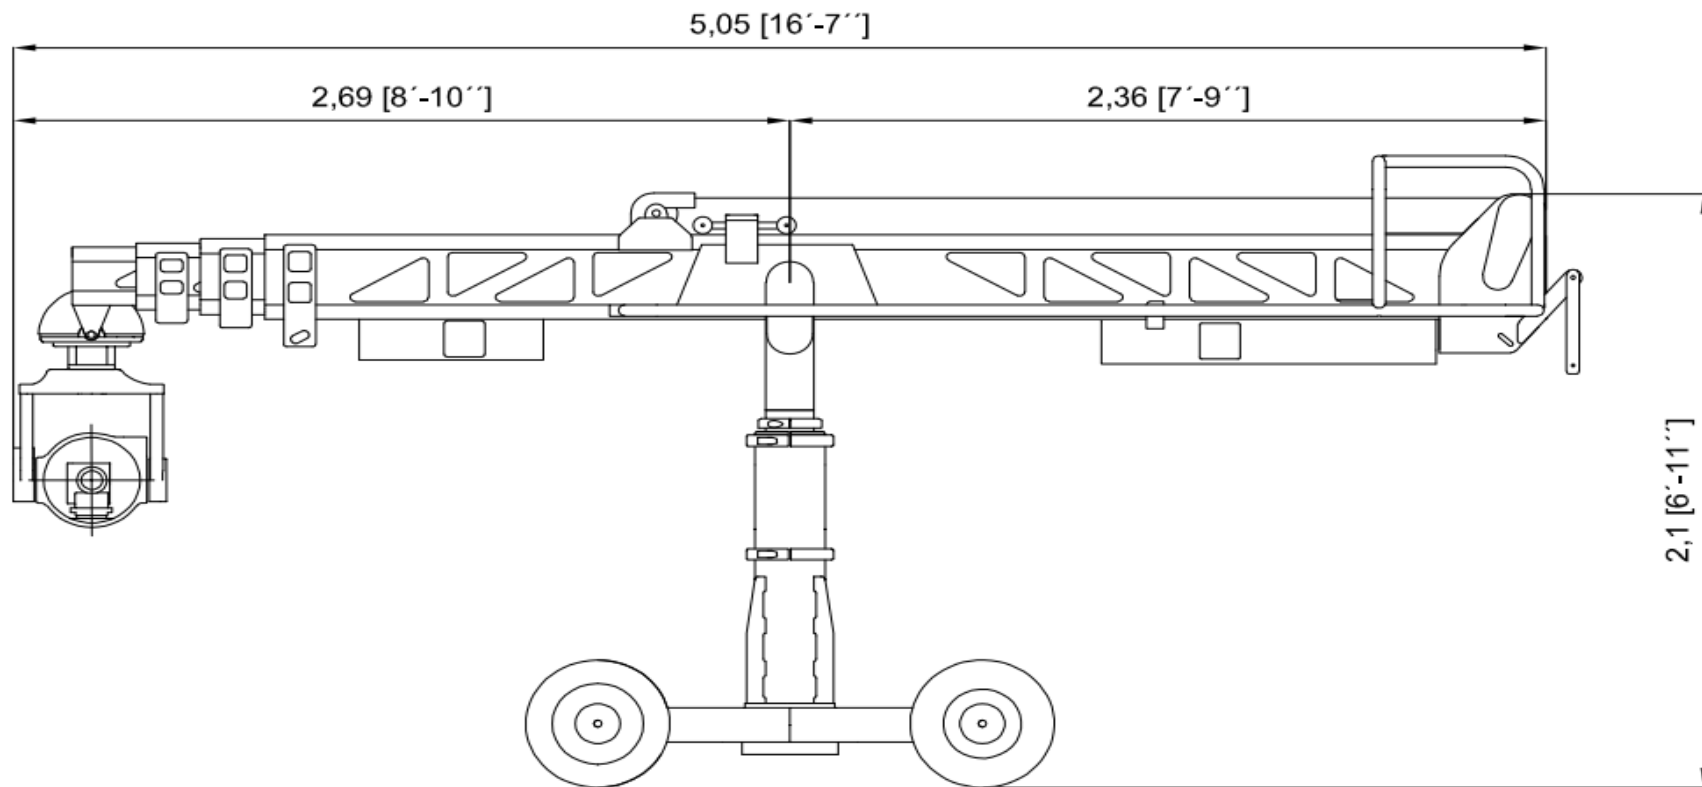

Supertechno30+

Supertechno30+

Max. lens height:	9,2 m / 30 ft.
Max. telescopic extent:	6,87 m / 22 ft.
Max. camera weight:	35 kg / 80 lb
Total weight:	1350 kg / 2640 lb
Max. speed:	2,8 m/s

Supertechno30+

Max. lens height:	9,2 m / 30 ft.
Max. telescopic extent:	6,87 m / 22 ft.
Max. camera weight:	35 kg / 80 lb
Total weight:	1350 kg / 2640 lb
Max. speed:	2,8 m/s

Supertechno30+ side view

Supertechno30+ top view