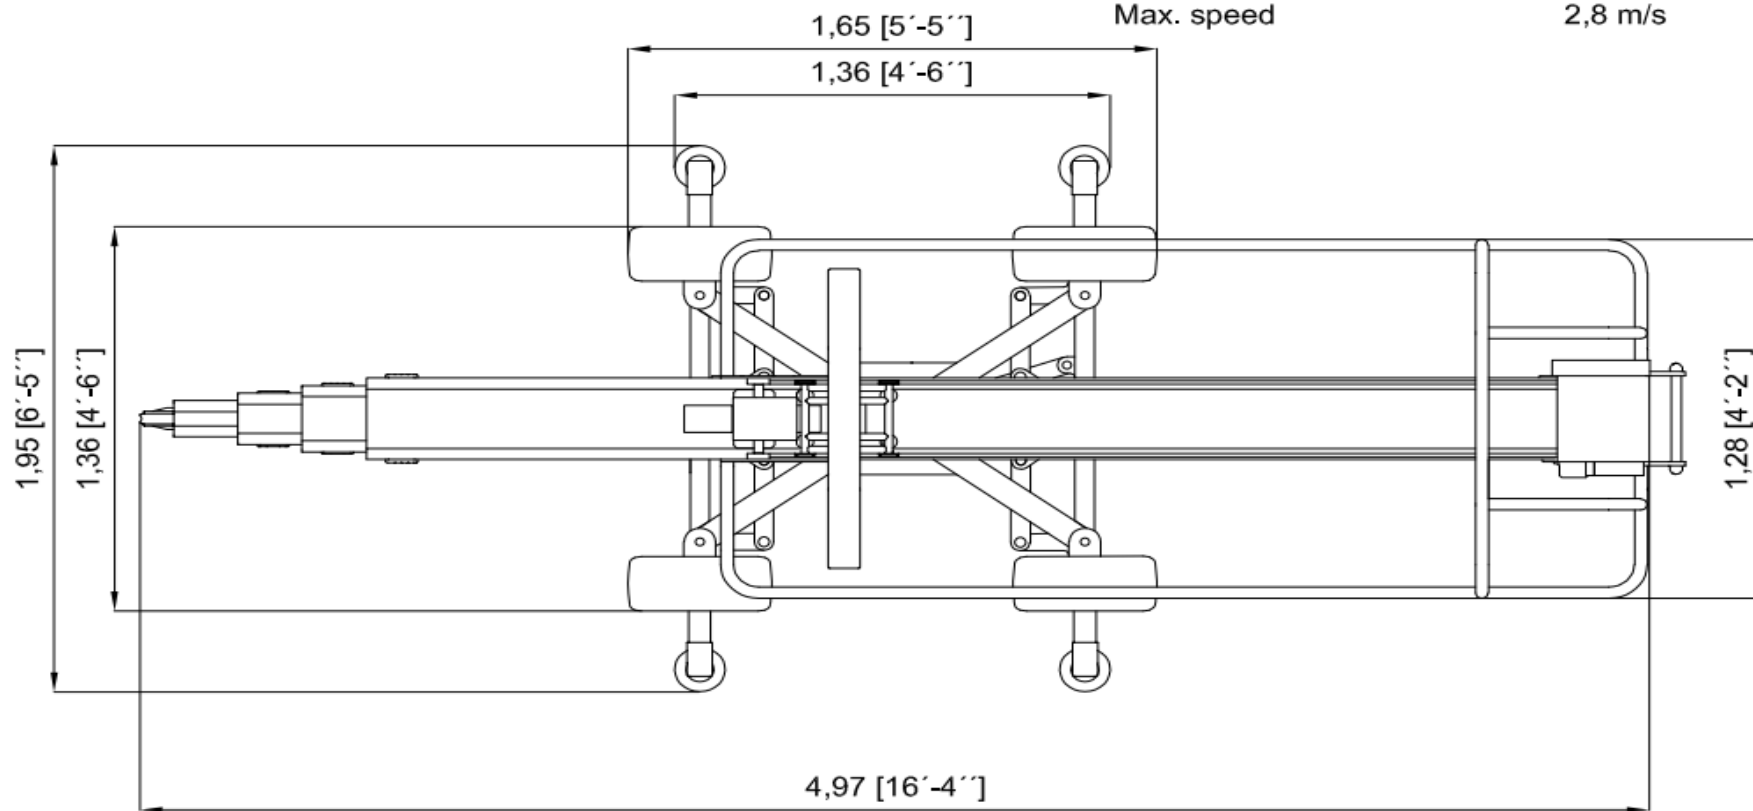

Supertechno30+

Supertechno30+

Max. lens height:	9,2 m / 30 ft.
Max. telescopic extent:	6,87 m / 22 ft.
Max. camera weight:	35 kg / 80 lb
Total weight:	1350 kg / 2640 lb
Max. speed:	2,8 m/s

Supertechno30+

Max. lens height:	9,2 m / 30 ft.
Max. telescopic extent:	6,87 m / 22 ft.
Max. camera weight:	35 kg / 80 lb
Total weight:	1350 kg / 2640 lb
Max. speed:	2,8 m/s

Supertechno30+ side view

Supertechno30+ top view