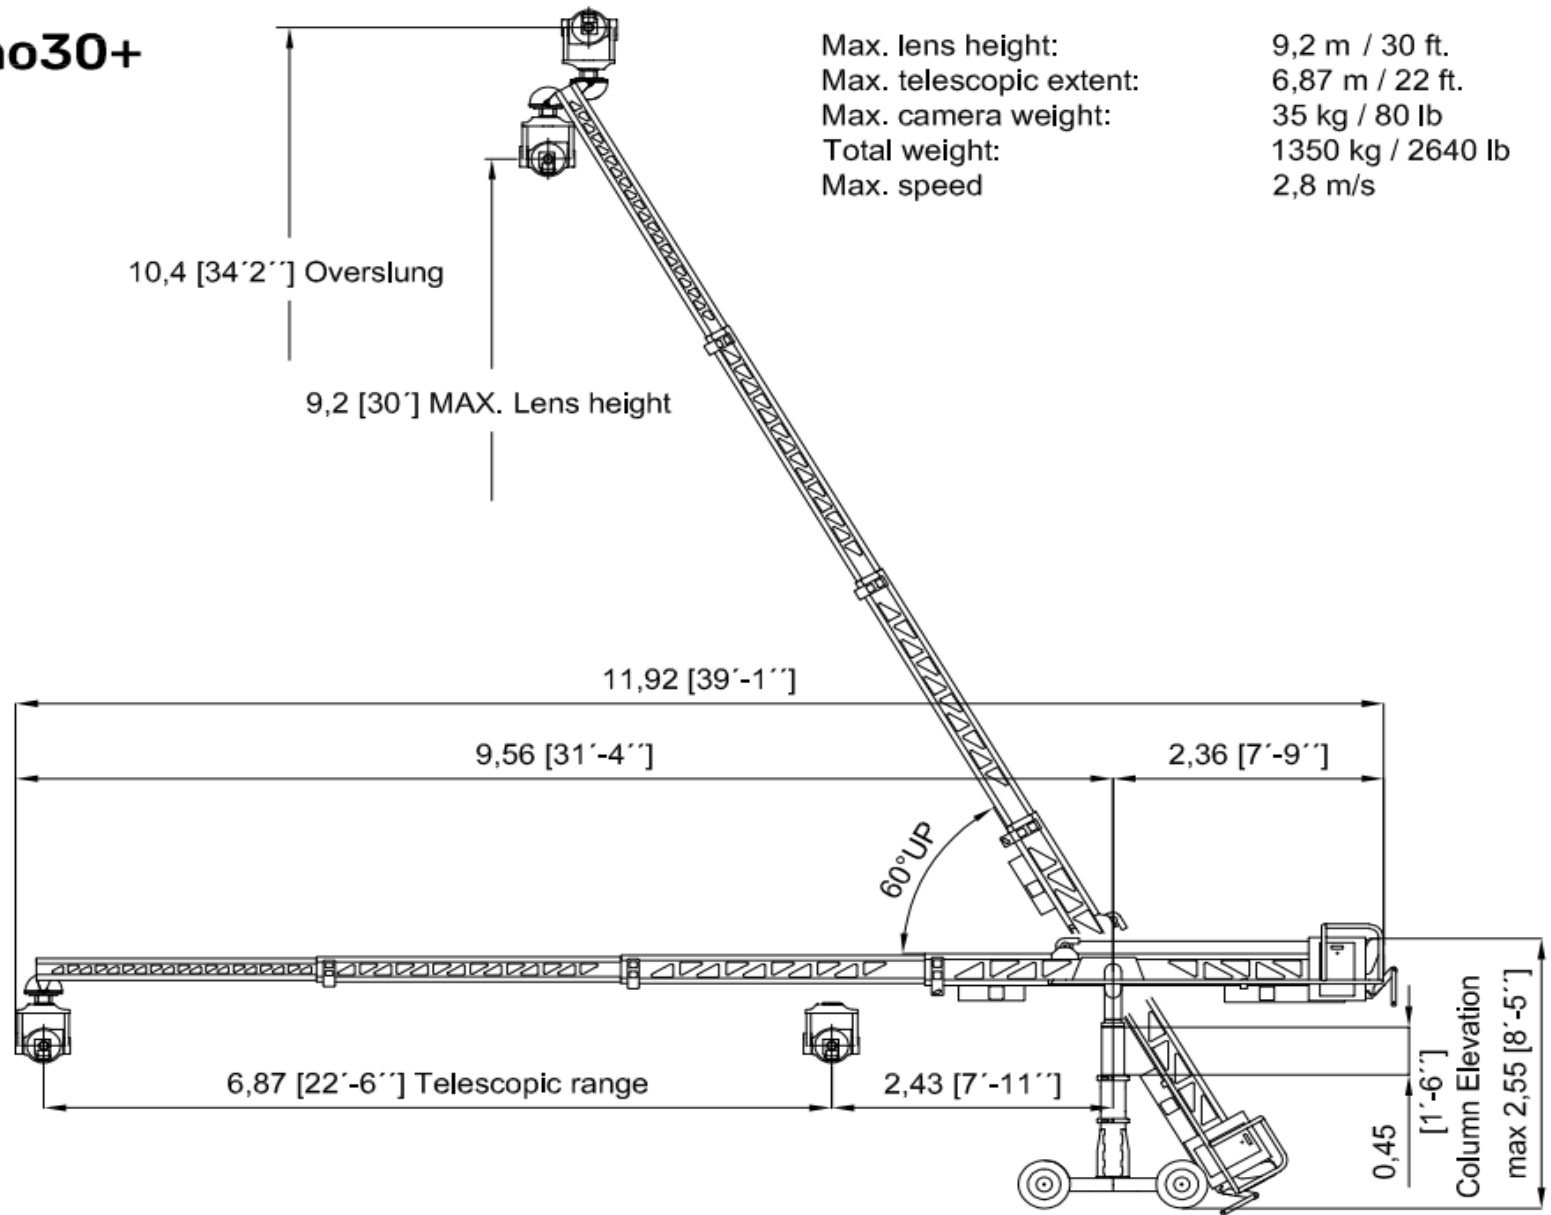

Supertechno30+

Supertechno30+

Max. lens height:	9,2 m / 30 ft.
Max. telescopic extent:	6,87 m / 22 ft.
Max. camera weight:	35 kg / 80 lb
Total weight:	1350 kg / 2640 lb
Max. speed:	2,8 m/s

Supertechno30+

Max. lens height:	9,2 m / 30 ft.
Max. telescopic extent:	6,87 m / 22 ft.
Max. camera weight:	35 kg / 80 lb
Total weight:	1350 kg / 2640 lb
Max. speed:	2,8 m/s

Supertechno30+ side view

Supertechno30+ top view