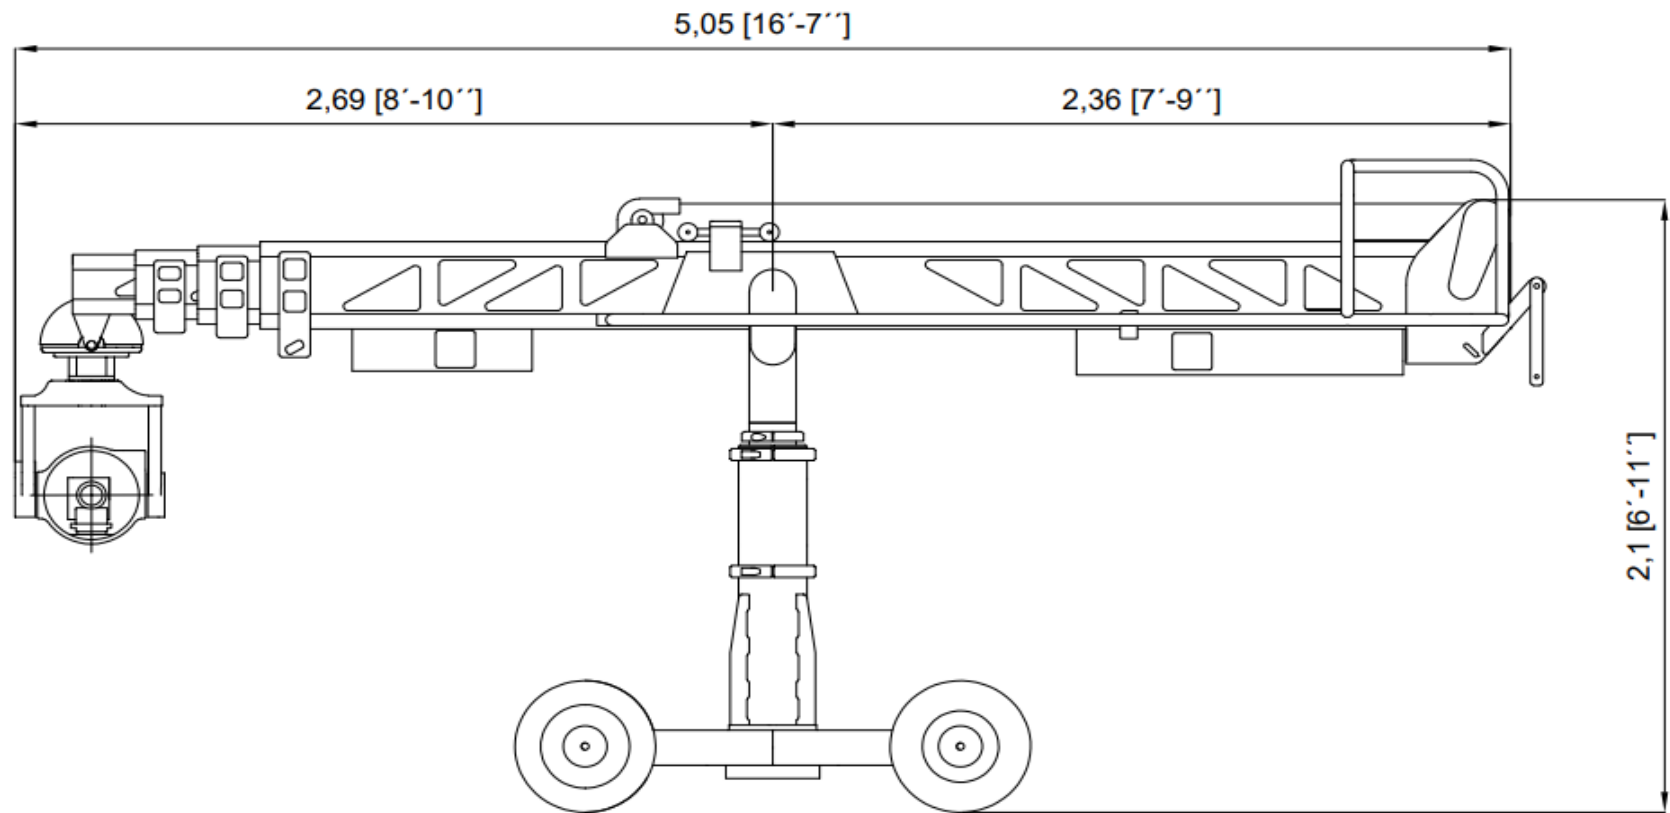

SUPERTECHNO 30 PLUS

Max. lens height:	9,2 m / 30 ft.
Max. telescopic extent:	6,87 m / 22 ft.
Max. camera weight:	35 kg / 80 lb
Total weight:	1350 kg / 2640 lb
Max. speed	2,8 m/s

SUPERTECHNO 30 PLUS

Max. lens height:	9,2 m / 30 ft.
Max. telescopic extent:	6,87 m / 22 ft.
Max. camera weight:	35 kg / 80 lb
Total weight:	1350 kg / 2640 lb
Max. speed:	2,8 m/s

SUPERTECHNO 30 PLUS

Max. lens height: 9,2 m / 30 ft.
Max. telescopic extent: 6,87 m / 22 ft.
Max. camera weight: 35 kg / 80 lb
Total weight: 1350 kg / 2640 lb
Max. speed: 2,8 m/s