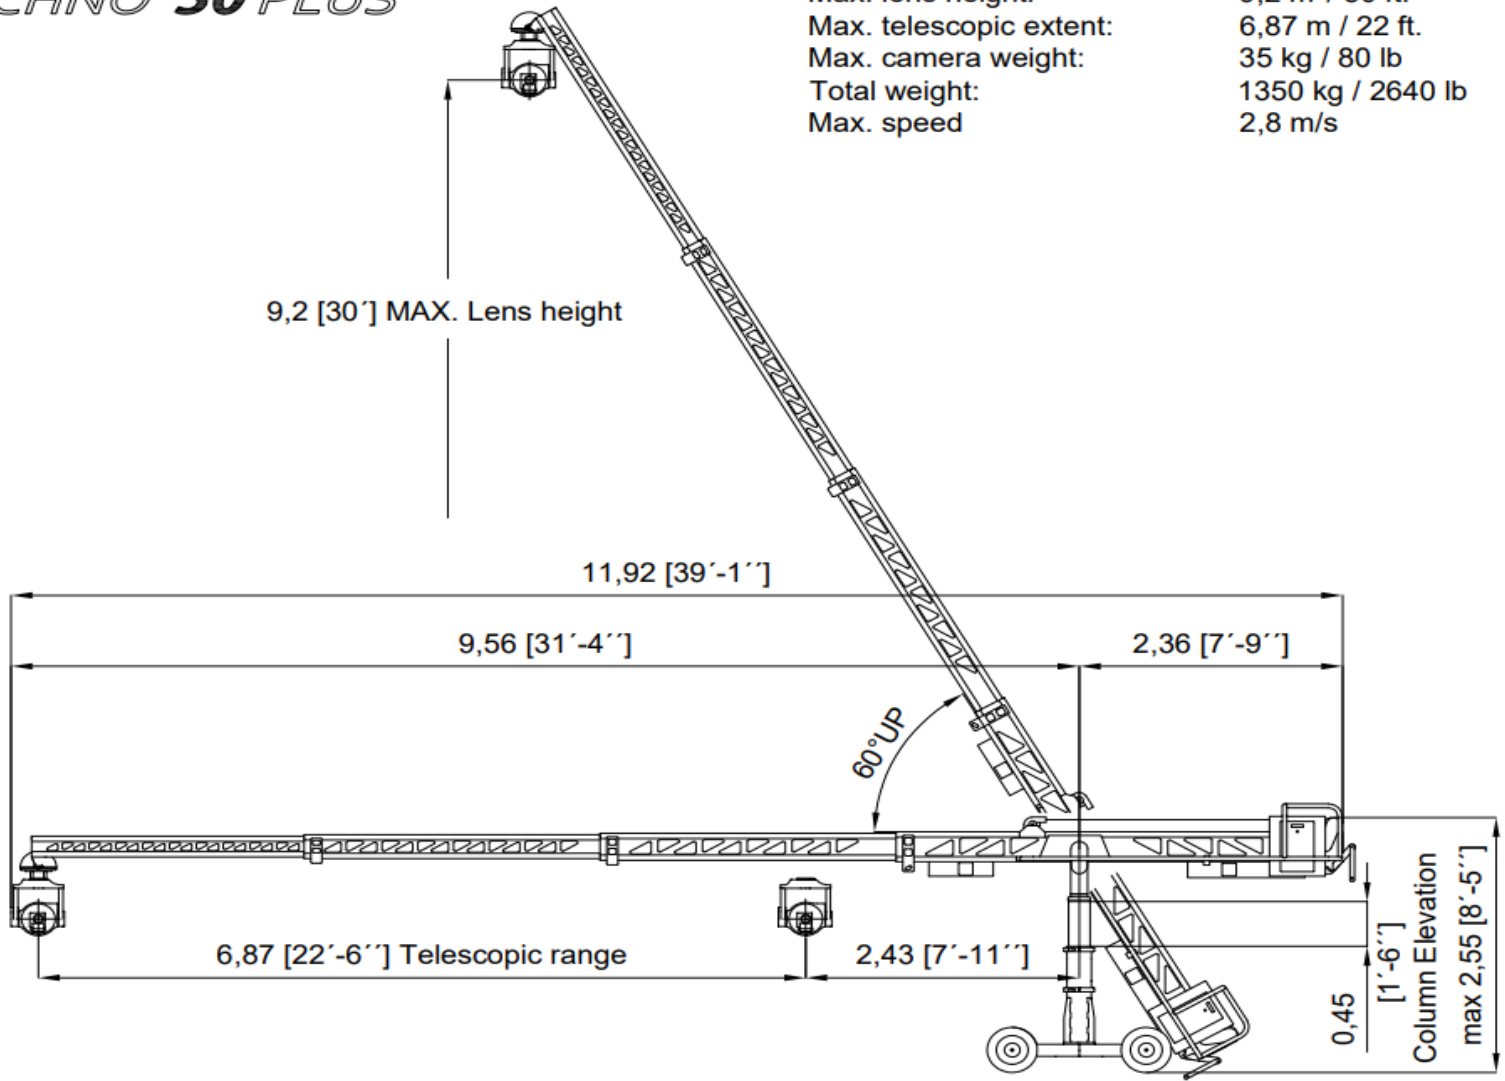

SUPERTECHNO 30 PLUS

Max. lens height:	9,2 m / 30 ft.
Max. telescopic extent:	6,87 m / 22 ft.
Max. camera weight:	35 kg / 80 lb
Total weight:	1350 kg / 2640 lb
Max. speed	2,8 m/s

SUPERTECHNO 30 PLUS

Max. lens height:	9,2 m / 30 ft.
Max. telescopic extent:	6,87 m / 22 ft.
Max. camera weight:	35 kg / 80 lb
Total weight:	1350 kg / 2640 lb
Max. speed:	2,8 m/s

SUPERTECHNO 30 PLUS

Max. lens height: 9,2 m / 30 ft.
Max. telescopic extent: 6,87 m / 22 ft.
Max. camera weight: 35 kg / 80 lb
Total weight: 1350 kg / 2640 lb
Max. speed: 2,8 m/s