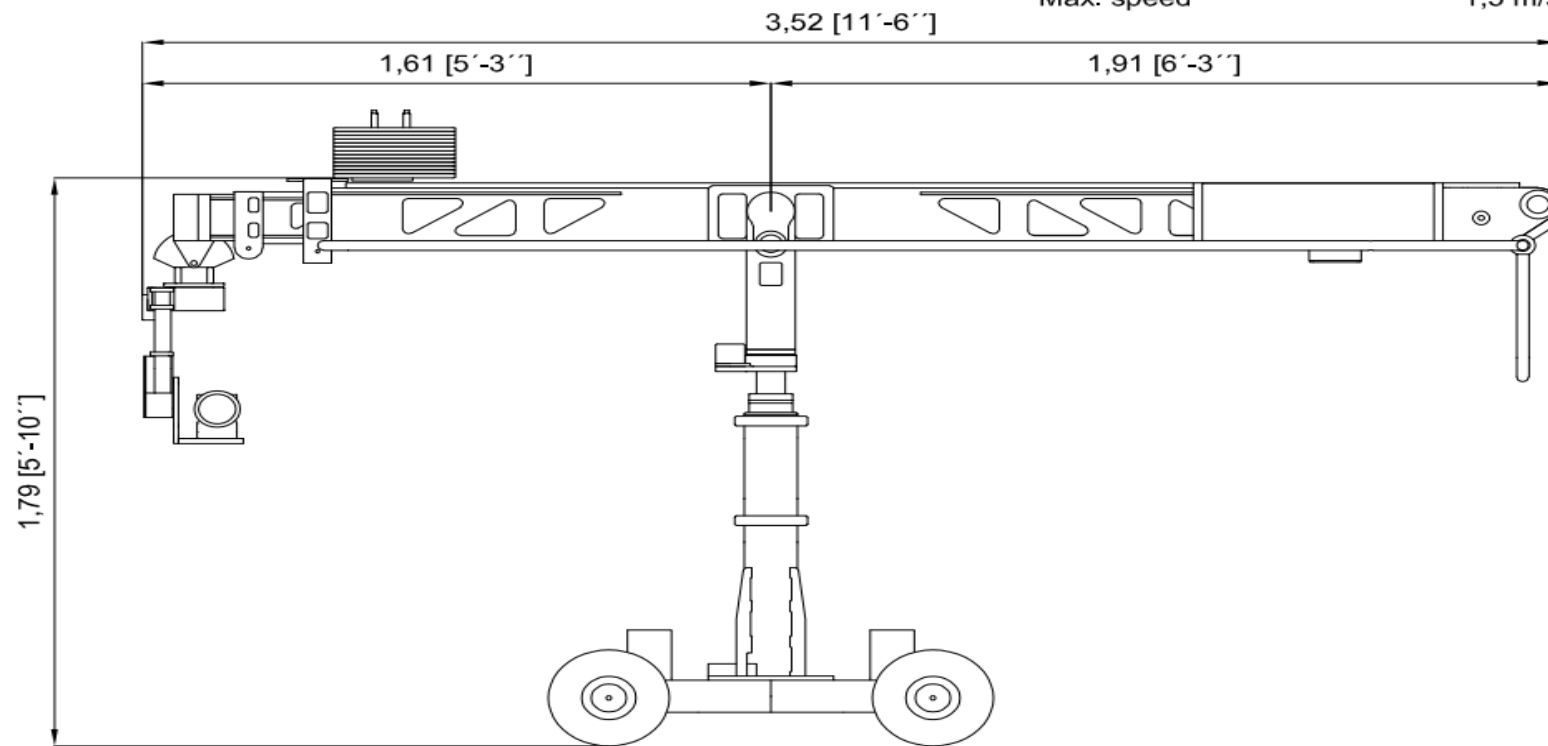

# Technocrane22+

Lens height:	7,6 m / 25 ft.
Lens height:	6,7 m / 22 ft.
Max. telescopic extent:	4,72 m / 15 ft.
Max. camera weight:	13 kg / 30 lb
Total weight:	364 kg / 802 lb
Max. speed	1,5 m/s

## Technocrane22+

Lens height:	7,6 m / 25 ft.
Lens height:	6,7 m / 22 ft.
Max. telescopic extent:	4,72 m / 15 ft.
Max. camera weight:	13 kg / 30 lb
Total weight:	364 kg / 802 lb
Max. speed:	1,5 m/s