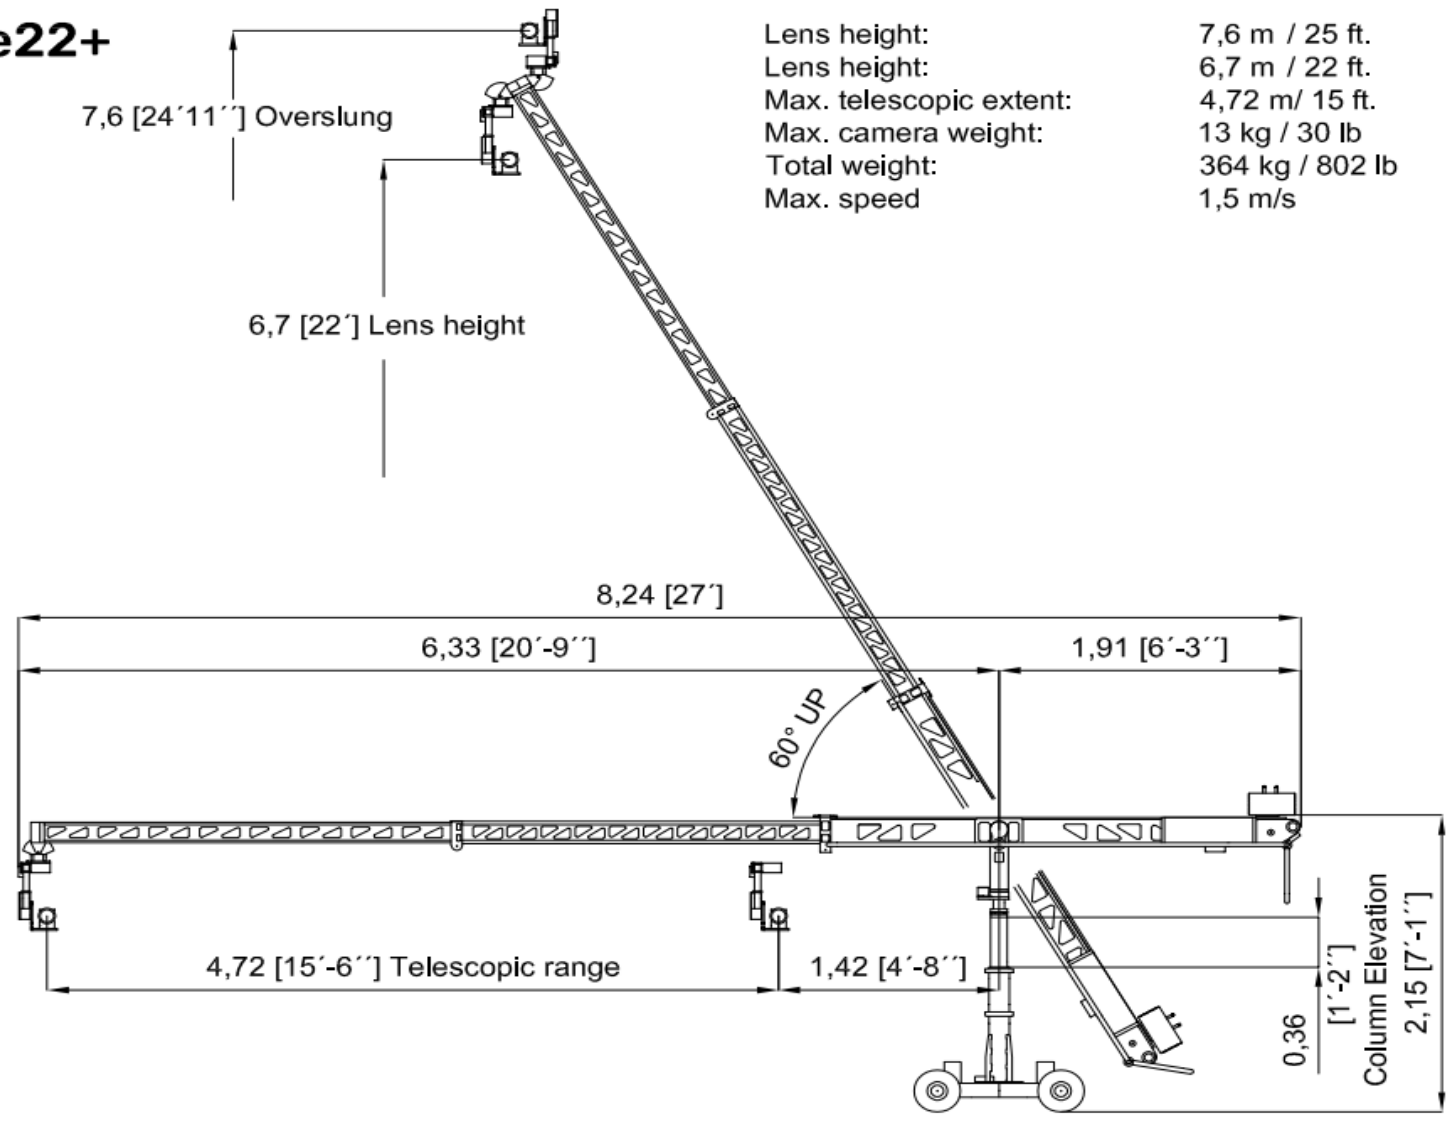

# Technocrane22+

Lens height:	7,6 m / 25 ft.
Lens height:	6,7 m / 22 ft.
Max. telescopic extent:	4,72 m / 15 ft.
Max. camera weight:	13 kg / 30 lb
Total weight:	364 kg / 802 lb
Max. speed	1,5 m/s

## Technocrane22+

Lens height:	7,6 m / 25 ft.
Lens height:	6,7 m / 22 ft.
Max. telescopic extent:	4,72 m / 15 ft.
Max. camera weight:	13 kg / 30 lb
Total weight:	364 kg / 802 lb
Max. speed:	1,5 m/s